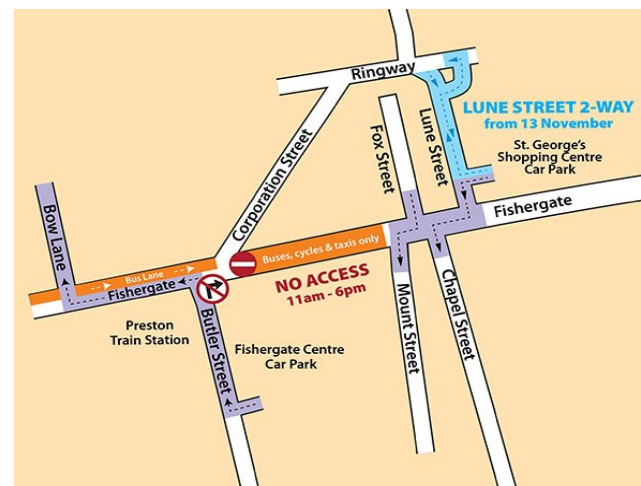

Talkwize—Urban Exchange

Client Information

Please wear a mask/face covering before entering the building.

Walk to the end of Theatre Street you will see a big post box, go past this and turn left through the automatic doors.

Please be patient if there is a slight delay to your appointment time, this will not have any effect on your therapy.

Car Parking -

Located within 5 minutes walk, parking is available on the Fishergate car park at a cost.

Train - Preston Station, located within 5 minutes walk.

Talkwize
Urban Exchange
Theatre Street
Preston
PR1 8BQ

Where to find us in Preston
Please see map:

Blackpool Teaching
Hospitals
NHS Foundation Trust